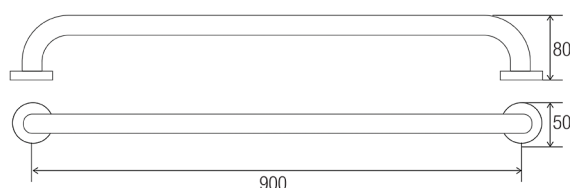

DIMENSIONS

COMFORT RAIL

Product Code - Finish

- CR 900 PS - Polish Supreme™

Features

- 900 mm Ø to Ø wall fixings
- All purpose 25 mm rail for providing extra support and stability
- Fabricated from stainless steel tube with 50 mm triple screw brass wall mount plates and screw on end caps
- Stainless steel fixing screws supplied
- Polish Supreme™ plated finish