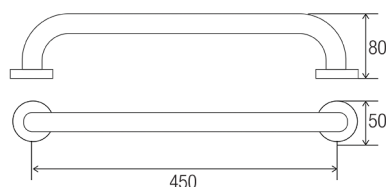

DIMENSIONS

COMFORT RAIL

Product Code - Finish

- CR 450 PS - Polish Supreme™

Features

- 450 mm Ø to Ø wall fixings
- All purpose 25 mm rail for providing extra support and stability
- Fabricated from stainless steel tube with 50 mm triple screw brass wall mount plates and screw on end caps
- Stainless steel fixing screws supplied
- Polish Supreme™ finish