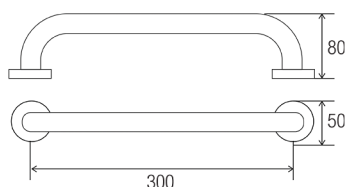

DIMENSIONS

COMFORT RAIL

Product Code - Finish

- CR 300 PS - Polish SupremeTM

Features

- 300 mm \emptyset to \emptyset wall fixings
- Fabricated from 25 mm stainless steel tube
- 50 mm triple screw brass wall mount plates and screw on end caps
- Stainless steel fixings supplied
- Polish SupremeTM finish