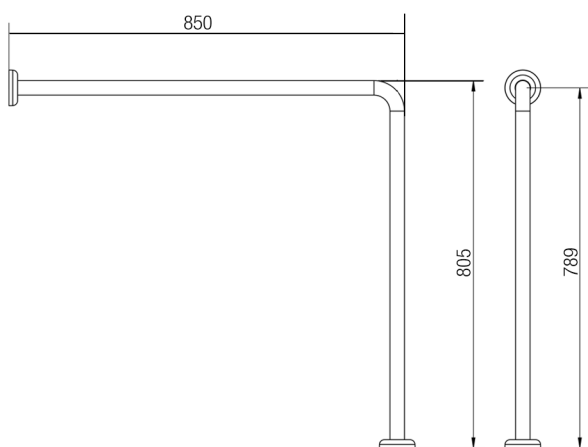

DIMENSIONS

FREE STANDING

Product Code - Finish

- CF 858 PS - Polish Supreme<sup>TM</sup>

Features

- 850 x 805 mm free standing grab rail
- Fabricated from 32 mm 304 stainless steel
- 78 mm pre-formed domed CLAM<sup>®</sup> FLANGE
- Mount grab rail 805 mm above finished floor level
- Stainless steel fixings supplied
- Polish Supreme<sup>TM</sup> finish