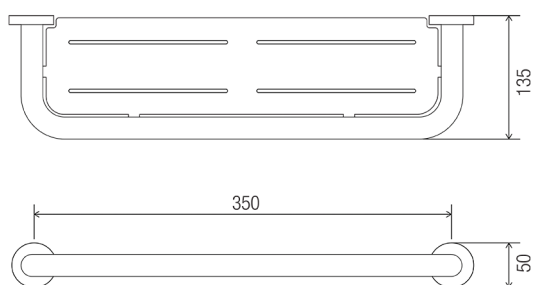

DIMENSIONS

350 mm STAINLESS STEEL SHELF

Product Code - Finish

- BA 710 SS - Satin Supreme™

Features

- 350 mm centre to centre
- Stainless steel construction
- Stainless steel fixings supplied
- Satin Supreme™ finish