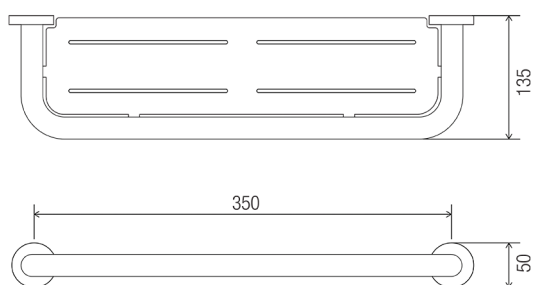

DIMENSIONS

350 mm STAINLESS STEEL SHELF

Product Code - Finish

- BA 710 PS - Polish Supreme™

Features

- 350 mm centre to centre
- Stainless steel construction
- Stainless steel fixings supplied
- Polish Supreme™ finish