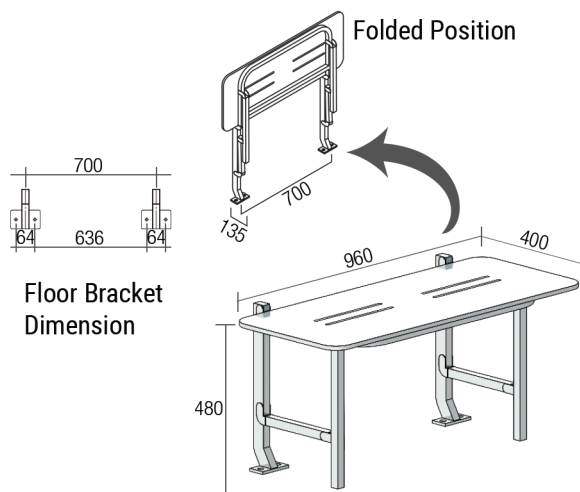

**DIMENSIONS**

Designed for covered walls - Floor mounted

**COVERED WALL SHOWER SEAT**

**Product Code - Finish**

- SS 964 SS CW - Satin Supreme™

**Features**

- 960 mm x 400 mm x 480 mm folding shower seat
- Floor mount design for covered (seamless) walls
- Maximum load 160 Kg
- Mount seat deck 470 mm to 480 mm above finished floor level
- Fabricated from 304 stainless steel
- Polar White slip resistant UV stabilised HDPE rounded edge seat deck with self-draining channels
- Stainless steel fixings screws supplied
- Satin Supreme™ finish