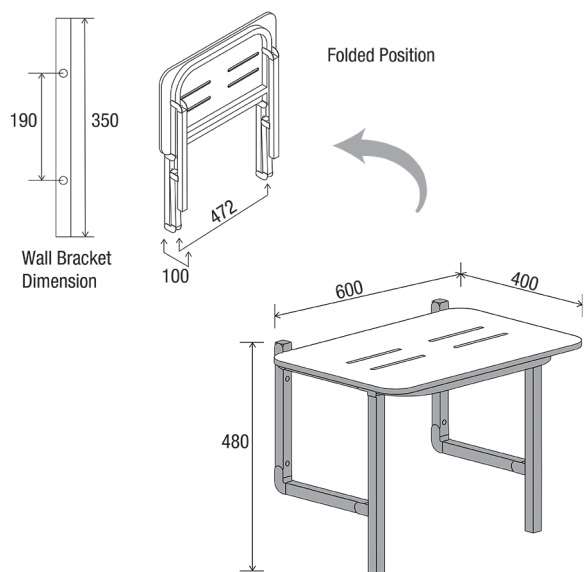

**DIMENSIONS**

**COMPACT SHOWER SEAT**

**Product Code - Finish**

- SS 604 SS - Satin Supreme™

**Features**

- FOR AREAS NOT STRICTLY DISABLED
- 600 mm x 400 mm x 480 mm folding shower seat
- Maximum load 160 Kg
- Mount seat deck 470 mm to 480 mm above finished floor level
- Fabricated from 304 stainless steel
- Polar White slip resistant UV stabilised HDPE rounded edge seat deck with self-draining channels
- Stainless steel fixings screws supplied
- Satin Supreme™ finish