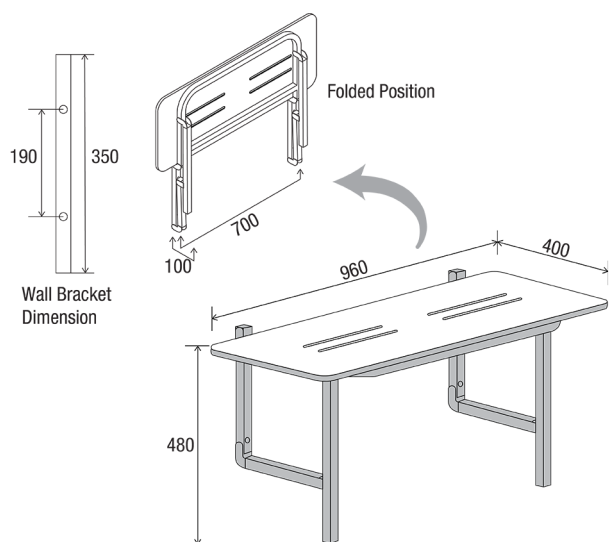

**DIMENSIONS**

Suits all standard accessible suites

**FOLDING SHOWER SEAT**

**Product Code - Finish**

- SS 964 SS - Satin Supreme™

**Features**

- 960 mm x 400 mm x 480 mm folding shower seat
- Maximum load 160 kg
- Mount seat deck 470 mm to 480 mm above finished floor level
- Fabricated from 304 stainless steel
- Polar White slip resistant UV stabilised HDPE rounded edge seat deck with self-draining channels
- Stainless steel fixings screws supplied
- Satin Supreme™ finish