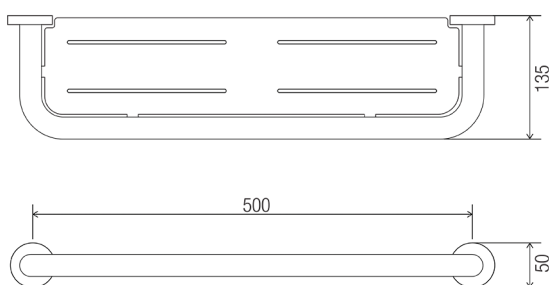

DIMENSIONS

**500 mm STAINLESS STEEL SHELF**

**Product Code - Finish**

- BA 708 SS - Satin Supreme™

**Features**

- 500 mm centre to centre
- Stainless steel construction
- Stainless steel fixings supplied
- Satin Supreme™ finish

**Warranty**

See Tubotech™ warranty policy for full details.

INDICATIVE IMAGE