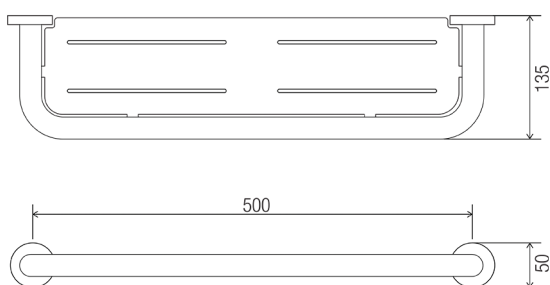

DIMENSIONS

**500 mm STAINLESS STEEL SHELF**

**Product Code - Finish**

- BA 708 PS - Polish Supreme<sup>TM</sup>

**Features**

- 500 mm centre to centre
- Stainless steel construction
- Stainless steel fixings supplied
- Polish Supreme<sup>TM</sup> finish

**Warranty**

See Tubotech<sup>TM</sup> warranty policy for full details.

INDICATIVE IMAGE